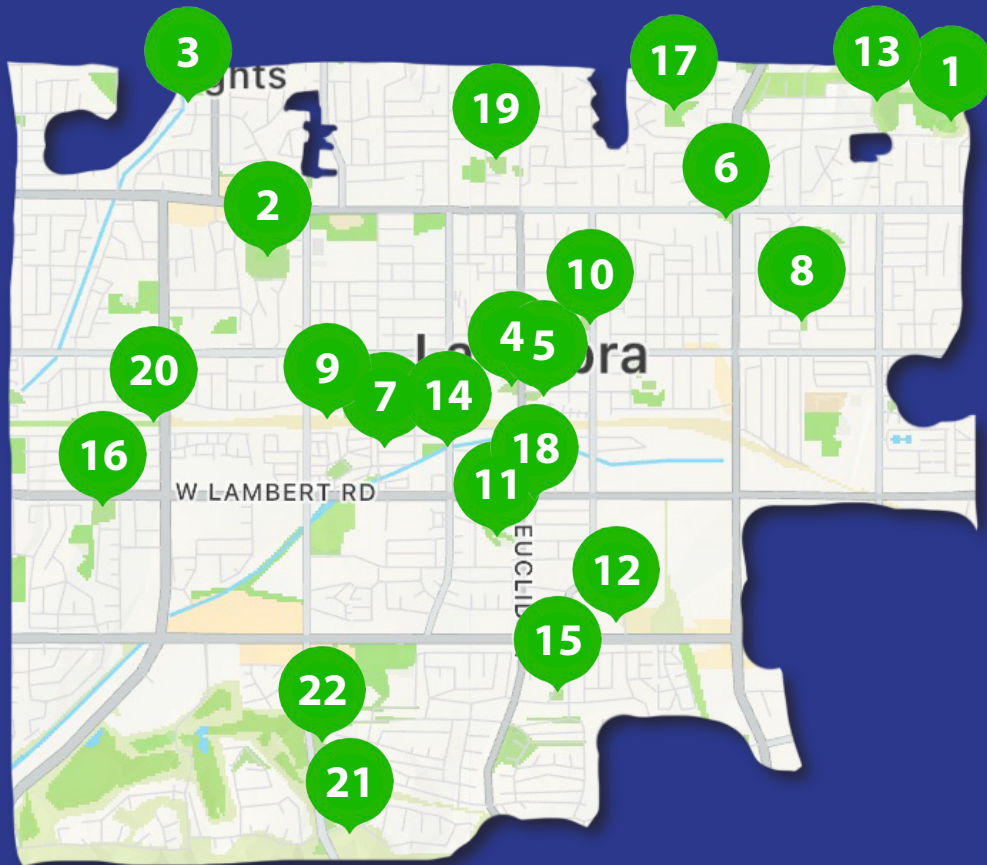

La Habra Park Guide

1. Esteli Park

11.3-acre football and baseball park, restrooms

2. La Bonita Park

22-acre girls softball park, snack shack, playground, skate park, picnic tables, benches, restrooms

3. Orsonio Park

22-acre girls softball park, snack shack, playground, skate park, picnic tables, benches, restrooms

4. Portola Park

10.6 acre park with baseball fields, stage, picnic tables, restrooms

5. Brio Park

1 acre park with a playground, stage, restrooms

6. Constitution Plaza Park

.55 acre park with benches, flagpoles, no restroom

7. Corona Park

.18-acre park with playground, benches, no restroom

8. Descanso Park

1 acre park with playground, picnic tables, no restroom

7. Corona Park
701 W. Fifth Avenue

8. Descanso Park
170 N. Fonda Street

9. Guadalupe Park
381 S. Walnut Street

10. El Centro-Lions Park
320 W. Erna Avenue

11. Las Lomas Park
800 S. Euclid Street

12. Leslie Park
Imperial Highway & Leslie Street